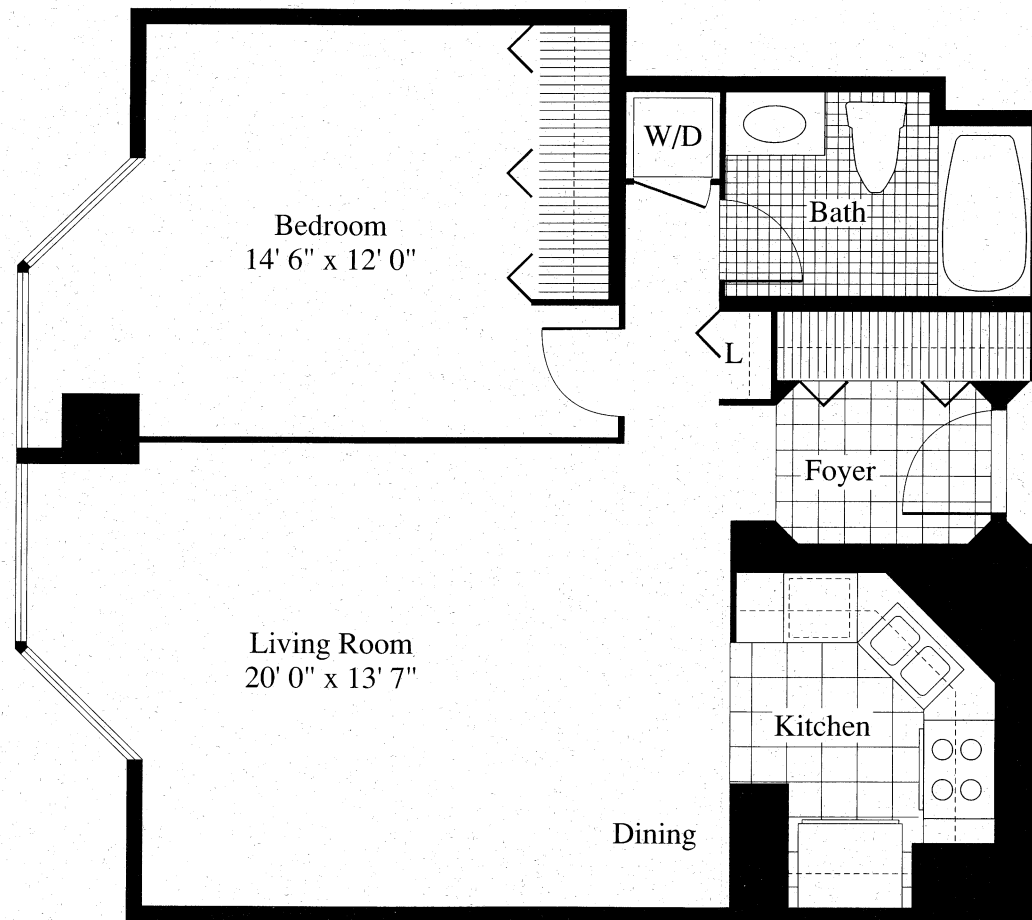

07 UNIT

One bedroom

The Parkshore's one bedroom residence is airy and open, with a floor-to-ceiling bay window that spans both living room and bedroom. Framed like a jewel within these windows are the glowing skyline of Chicago's New East Side and the twinkling lights along Michigan Avenue.

Scale: 1/4 inch equals approximately 1 foot

All floor plans and dimensions are approximate and may vary due to the construction or structural requirements.